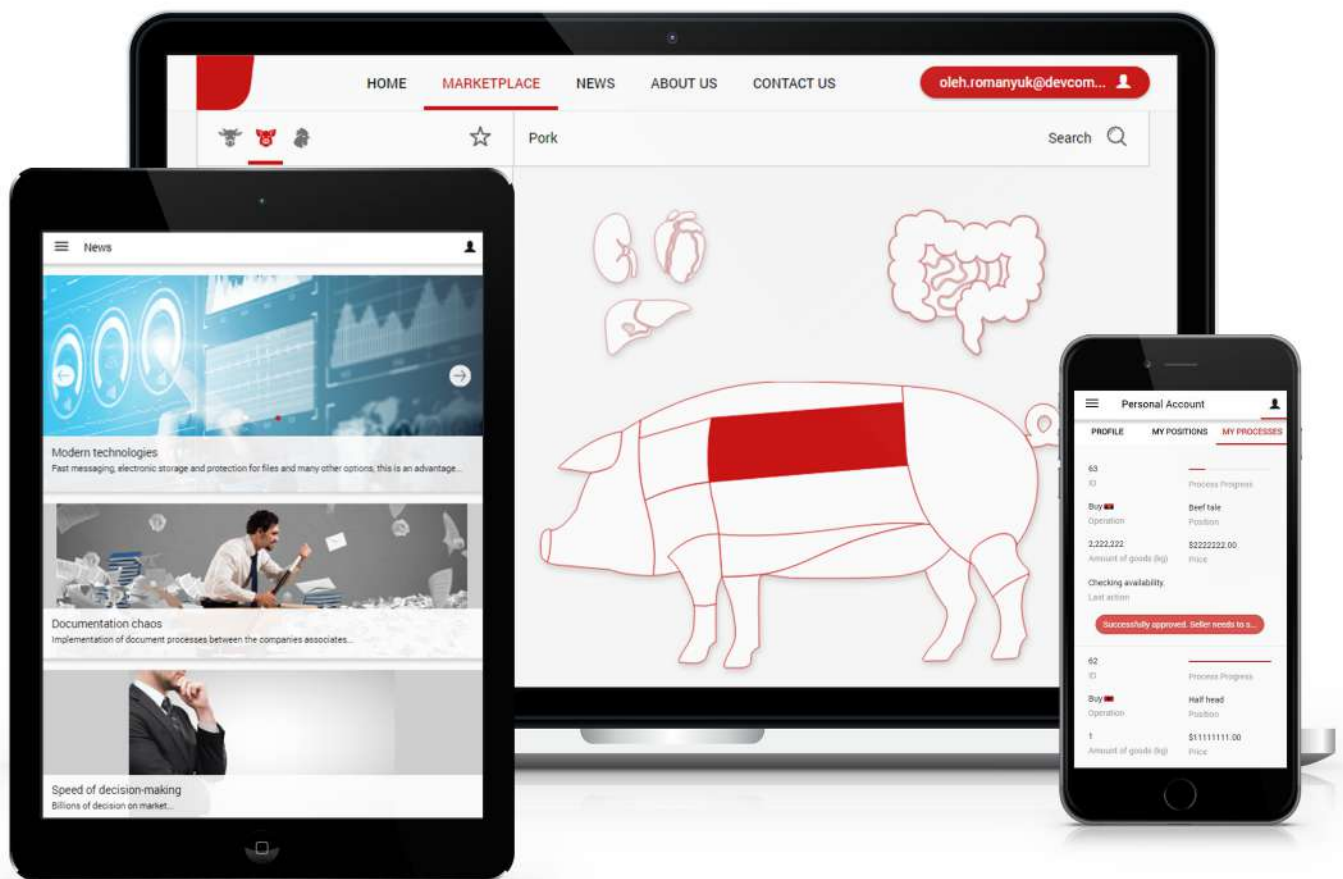

A central glass globe with a world map etched on it sits on a computer keyboard. It is surrounded by several cardboard boxes with yellow tape and shipping symbols. The background is a blurred keyboard.

Wholesale E-Commerce Platform

OVERVIEW

The e-commerce platform is a worldwide marketplace for meat products such as pork, beef and poultry. The main point of it is to simplify wholesale purchases and sales of meat products around the world. Additionally, the platform allows secure and easy financial transactions that all connect to the same CRM system. Finally, every user can work with documents and sales statistics within the platform, or just simply export them. The e-commerce solution is a real time saver.

BENEFITS

The e-commerce solution is both an outstanding selling and an outstanding buying point. For sellers, the platform offers an instant access to thousands of users and makes it really easy to sell. **Moreover, sellers get to see the demand on their products and, henceforth, get the best price for it.** As for the buyers, they get access to suppliers from all over the world, and they are able to get the best bargain using the sophisticated matching machine.

FEATURES

worldwide
marketplace

convenient
personal account

easy-to-use
sell-point

CRM
integration

data & transactions'
security

market trends &
personal stats

documentation
editor